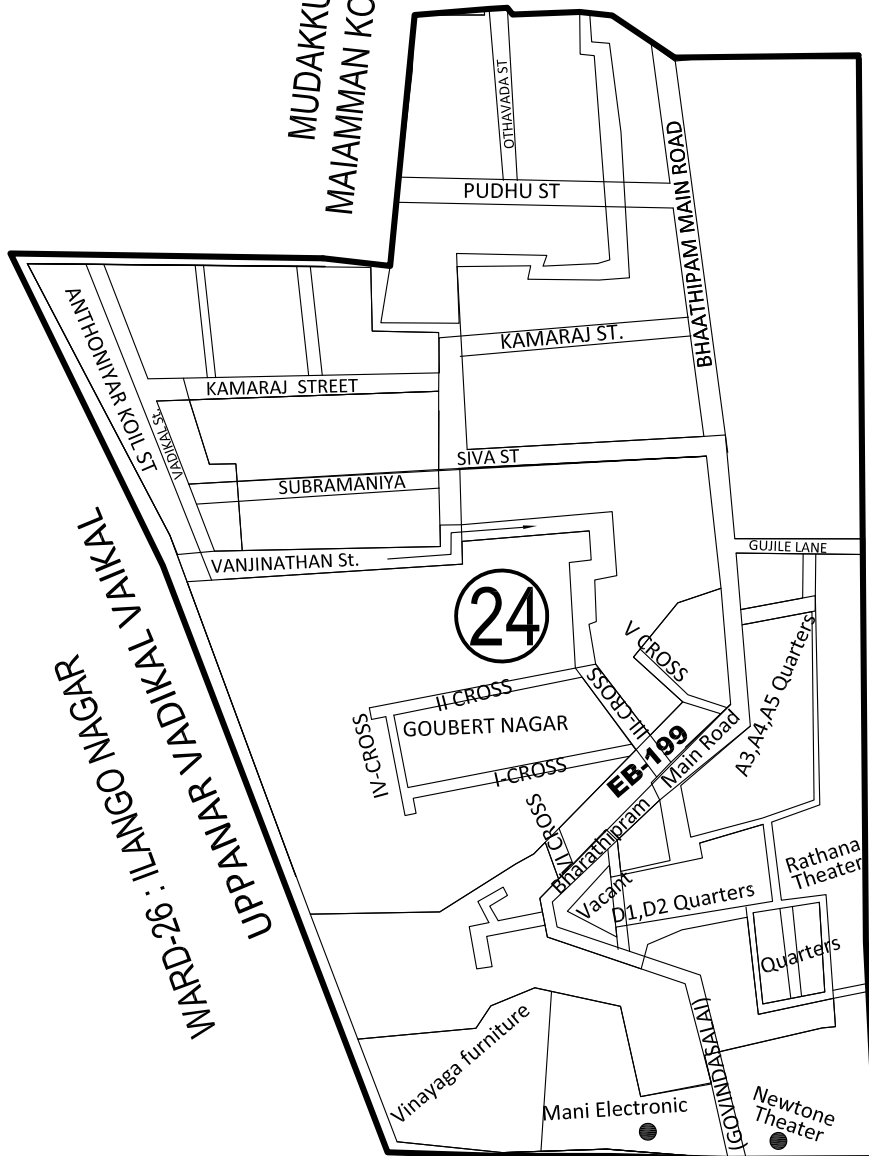

# WARD-24 : GOUBERT NAGAR

WARD-25 : THIRUMUDI NAGAR

MUDAKKU  
MAIAMMAN KOIL St.

MARIYAMAN KOIL ST

WARD-15 : KULATHUMEDU

ANNA SALAI

WARD-17 : CHINNAKADAI

MARAIMALAI ADIGAL SALAI

WARD-23 : VANARAPET